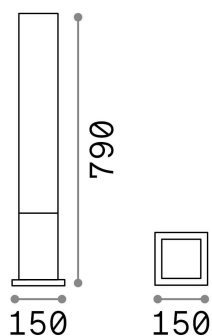

### Outdoor - Floor lamps

Outdoor ground mounted bollard with diffuse light emission

<b>Ean</b>	8021696213088
<b>Item</b>	EDO OUTDOOR PT1 SQUARE COFFEE
<b>Installation</b>	Floor
<b>Guarantee</b>	5 years
<b>Gross weight</b>	3.25 kg
<b>Volume</b>	0.026892 m <sup>3</sup>

## Technical info

<b>Net weight</b>	2.67 kg
<b>Insulation class</b>	I
<b>Protection index</b>	IP44
<b>Compliance</b>	CE
<b>Operating temperature</b>	-
<b>Full load efficiency</b>	X
<b>Dimmer</b>	Determined by the light bulb
<b>Power output</b>	220-240 V AC
<b>Power supply</b>	Not required